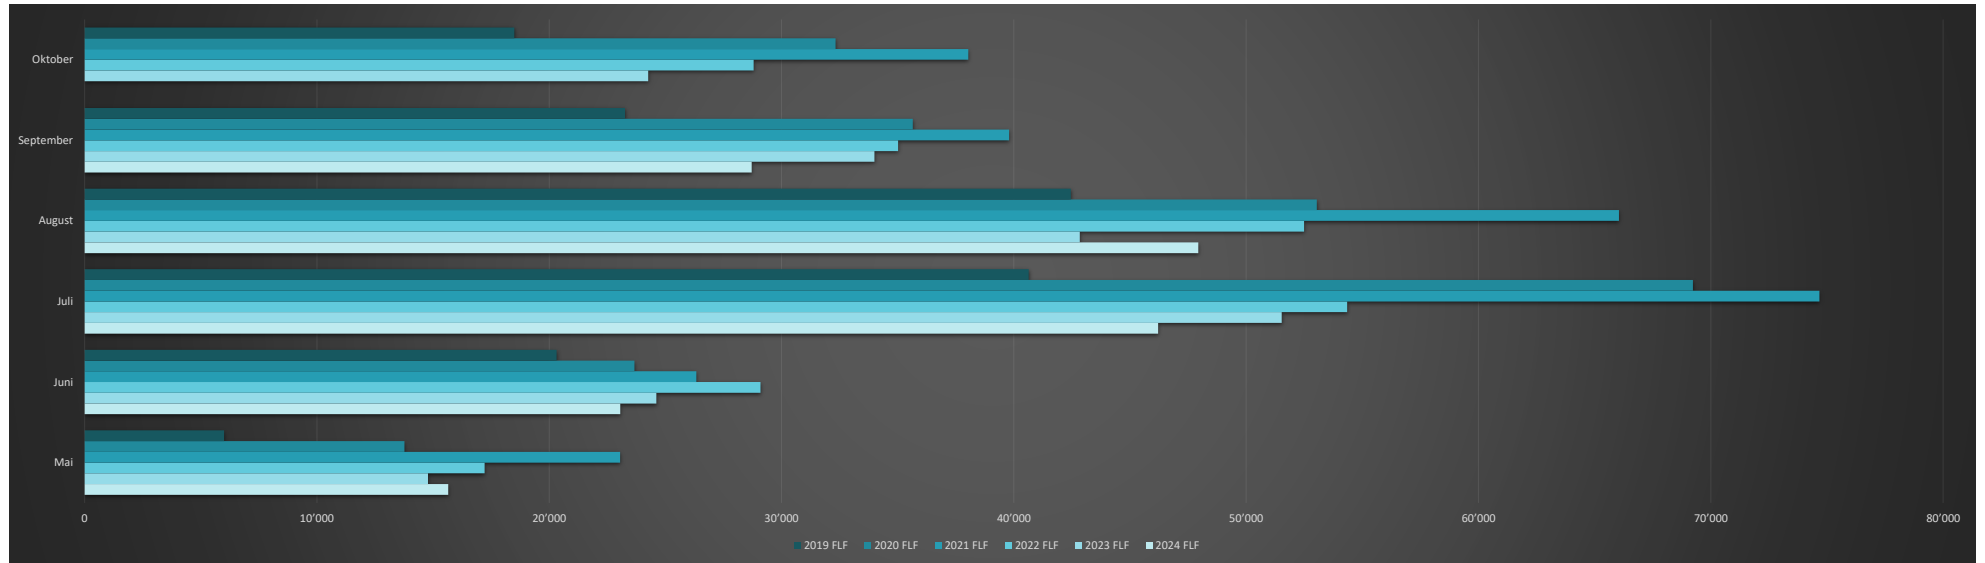

Logiernächte Hotellerie Sommer

	2024			2023			2022			2021			2020			2019		
	Flims	Laax/ Falera	FLF	Flims	Laax/ Falera	FLF	Flims	Laax/ Falera	FLF	Flims	Laax/ Falera	FLF	Flims	Laax/ Falera	FLF	Flims	Laax/ Falera	FLF
Mai	6'058	9'592	15'650	6'863	7'914	14'777	9'158	8'058	17'216	12'722	10'328	23'050	9'497	4'273	13'770	3'844	2'158	6'002
Auslastung	14%	15%	14%	16%	12%	14%	18%	12%	15%	26%	16%	20%	21%	8%	14%	8%	4%	6%
Juni	14'134	8'921	23'055	14'697	9'915	24'612	16'226	12'864	29'090	17'826	8'508	26'334	16'766	6'902	23'668	14'405	5'909	20'314
Auslastung	33%	14%	22%	35%	16%	23%	34%	21%	26%	41%	13%	24%	38%	13%	24%	30%	11%	19%
Juli	21'826	24'383	46'209	24'503	27'027	51'530	26'879	27'467	54'346	30'677	44'001	74'678	37'865	31'366	69'231	21'099	19'542	40'641
Auslastung	50%	37%	42%	56%	41%	47%	54%	43%	48%	63%	66%	65%	83%	57%	69%	43%	36%	38%
August	24'243	23'698	47'941	22'513	20'326	42'839	26'979	25'514	52'493	31'228	34'822	66'050	29'469	23'572	53'041	23'234	19'220	42'454
Auslastung	55%	36%	44%	52%	31%	39%	54%	40%	46%	64%	52%	58%	57%	41%	48%	47%	36%	37%
September	16'239	12'474	28'713	19'634	14'366	34'000	20'575	14'444	35'019	22'726	17'068	39'794	20'531	15'116	35'647	15'004	8'259	23'263
Auslastung	38%	20%	27%	47%	23%	32%	43%	23%	32%	48%	27%	36%	45%	25%	34%	31%	16%	22%
Oktober	8'870	15'391	24'261	8'870	15'391	24'261	12'166	16'631	28'797	14'392	23'644	38'036	17'037	15'286	32'323	11'655	6'843	18'498
Auslastung	20%	24%	22%	24%	26%	25%	24%	26%	25%	30%	36%	33%	38%	25%	30%	24%	13%	17%
Total Logiernächte Sommer	82'500	79'068	161'568	97'080	94'939	192'019	111'983	104'978	216'961	129'571	138'371	267'942	131'165	96'515	227'680	89'241	61'931	151'172
Total Betten	1'414	2'104	3'518	1'402	2'104	3'506	1'604	2'082	3'686	1'564	2'140	3'704	1'490	1'567	3'357			
Total Auslastung				38%	25%	30%	38%	27%	32%	45%	35%	39%	48%	28%	37%	30%	21%	23%