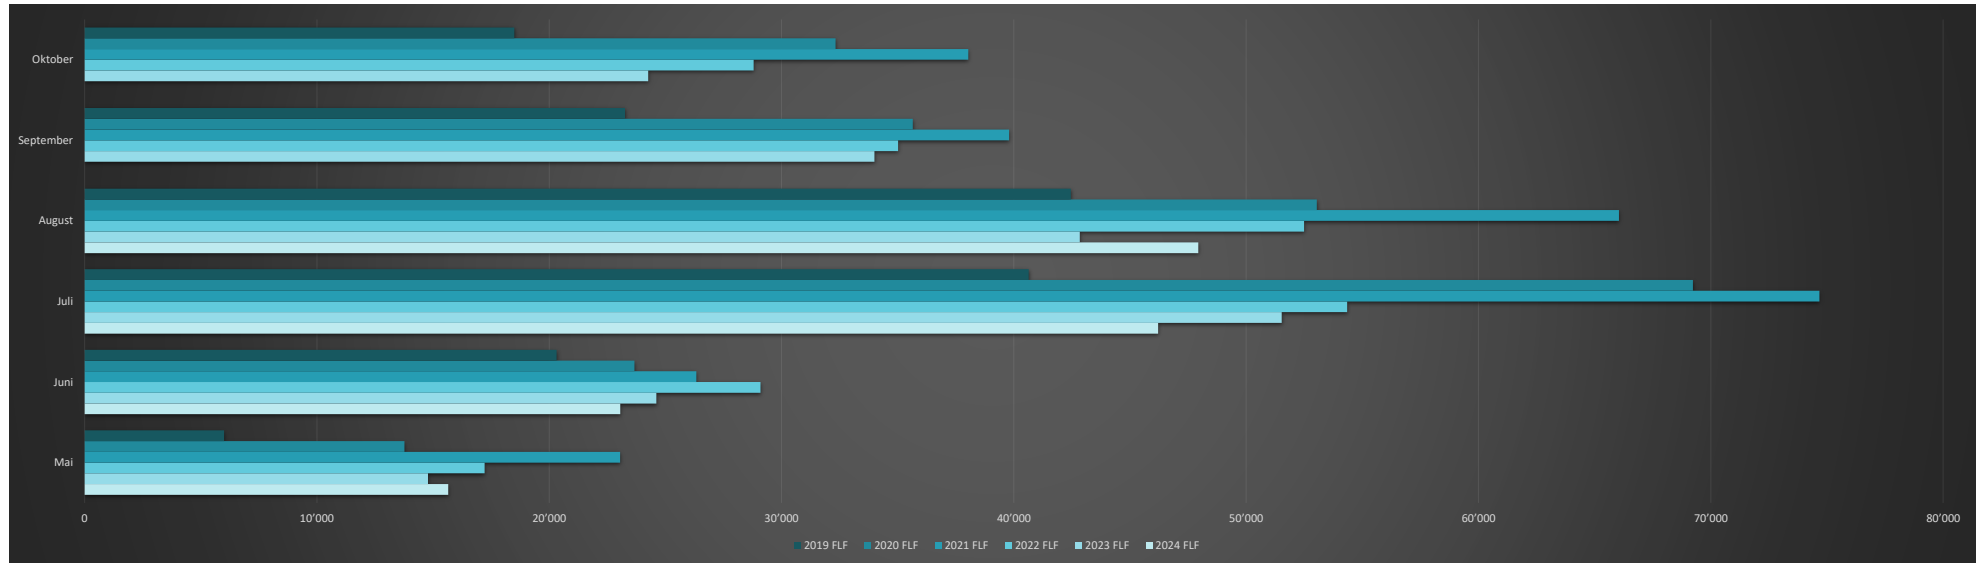

Logiernächte Hotellerie Sommer

	2024			2023			2022			2021			2020			2019		
	Flims	Laax/ Falera	FLF	Flims	Laax/ Falera	FLF	Flims	Laax/ Falera	FLF	Flims	Laax/ Falera	FLF	Flims	Laax/ Falera	FLF	Flims	Laax/ Falera	FLF
Mai	6'058	9'592	15'650	6'863	7'914	14'777	9'158	8'058	17'216	12'722	10'328	23'050	9'497	4'273	13'770	3'844	2'158	6'002
Auslastung	14%	15%	14%	16%	12%	14%	18%	12%	15%	26%	16%	20%	21%	8%	14%	8%	4%	6%
Juni	14'134	8'921	23'055	14'697	9'915	24'612	16'226	12'864	29'090	17'826	8'508	26'334	16'766	6'902	23'668	14'405	5'909	20'314
Auslastung	33%	14%	22%	35%	16%	23%	34%	21%	26%	41%	13%	24%	38%	13%	24%	30%	11%	19%
Juli	21'826	24'383	46'209	24'503	27'027	51'530	26'879	27'467	54'346	30'677	44'001	74'678	37'865	31'366	69'231	21'099	19'542	40'641
Auslastung	50%	37%	42%	56%	41%	47%	54%	43%	48%	63%	66%	65%	83%	57%	69%	43%	36%	38%
August	24'243	23'698	47'941	22'513	20'326	42'839	26'979	25'514	52'493	31'228	34'822	66'050	29'469	23'572	53'041	23'234	19'220	42'454
Auslastung	55%	36%	44%	52%	31%	39%	54%	40%	46%	64%	52%	58%	57%	41%	48%	47%	36%	37%
September				19'634	14'366	34'000	20'575	14'444	35'019	22'726	17'068	39'794	20'531	15'116	35'647	15'004	8'259	23'263
Auslastung				47%	23%	32%	43%	23%	32%	48%	27%	36%	45%	25%	34%	31%	16%	22%
Oktober				8'870	15'391	24'261	12'166	16'631	28'797	14'392	23'644	38'036	17'037	15'286	32'323	11'655	6'843	18'498
Auslastung				20%	24%	22%	24%	26%	25%	30%	36%	33%	38%	25%	30%	24%	13%	17%
Total Logiernächte Sommer	66'261	66'594	132'855	97'080	94'939	192'019	111'983	104'978	216'961	129'571	138'371	267'942	131'165	96'515	227'680	89'241	61'931	151'172
Total Betten	1'414	2'104	3'518	1'402	2'104	3'506	1'604	2'082	3'686	1'564	2'140	3'704	1'490	1'567	3'357			
Total Auslastung				38%	25%	30%	38%	27%	32%	45%	35%	39%	48%	28%	37%	30%	21%	23%