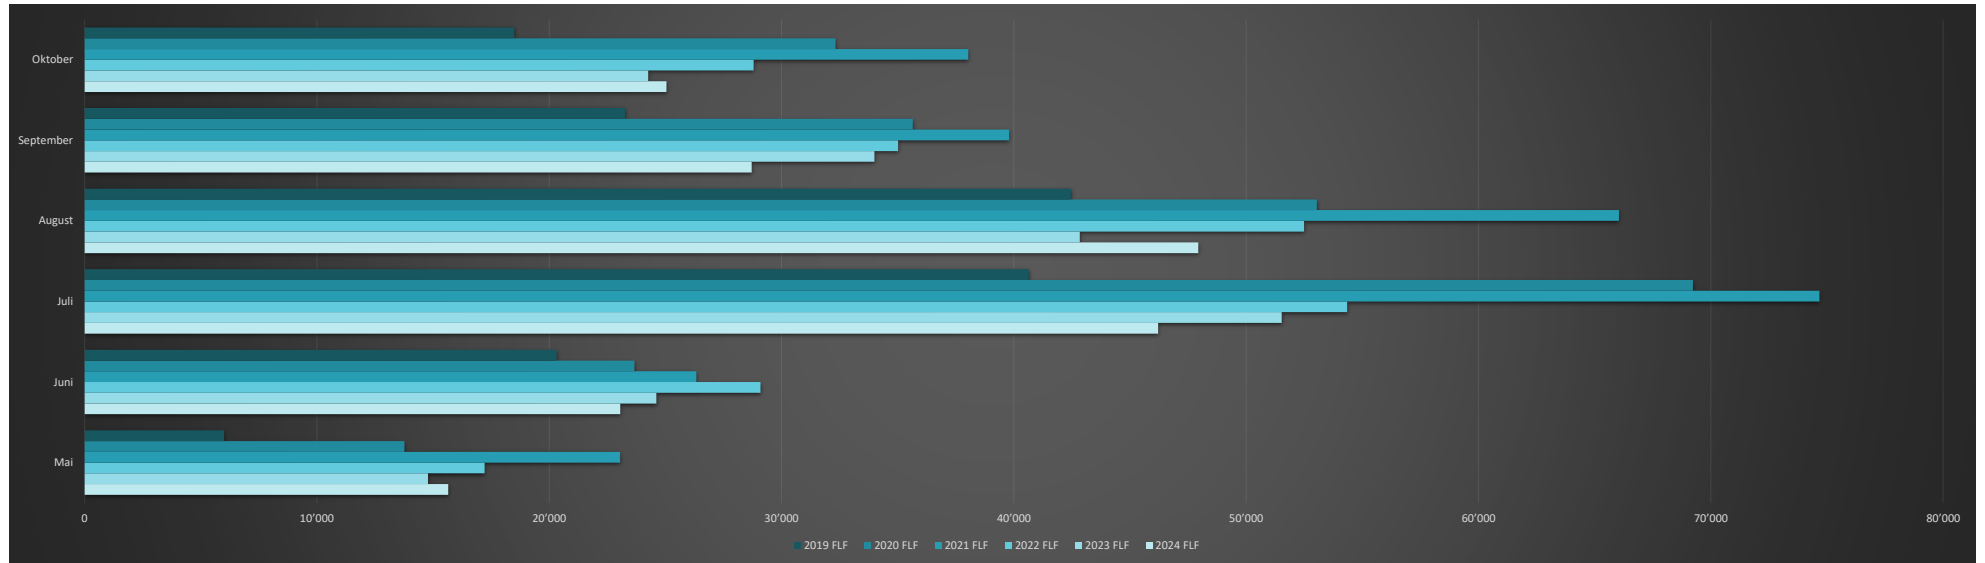

Logiernächte Hotellerie Sommer

	2024			2023			2022			2021			2020			2019		
	Flims	Laax/ Falera	FLF	Flims	Laax/ Falera	FLF	Flims	Laax/ Falera	FLF	Flims	Laax/ Falera	FLF	Flims	Laax/ Falera	FLF	Flims	Laax/ Falera	FLF
Mai	6'058	9'592	15'650	6'863	7'914	14'777	9'158	8'058	17'216	12'722	10'328	23'050	9'497	4'273	13'770	3'844	2'158	6'002
Auslastung	14%	15%	14%	16%	12%	14%	18%	12%	15%	26%	16%	20%	21%	8%	14%	8%	4%	6%
Juni	14'134	8'921	23'055	14'697	9'915	24'612	16'226	12'864	29'090	17'826	8'508	26'334	16'766	6'902	23'668	14'405	5'909	20'314
Auslastung	33%	14%	22%	35%	16%	23%	34%	21%	26%	41%	13%	24%	38%	13%	24%	30%	11%	19%
Juli	21'826	24'383	46'209	24'503	27'027	51'530	26'879	27'467	54'346	30'677	44'001	74'678	37'865	31'366	69'231	21'099	19'542	40'641
Auslastung	50%	37%	42%	56%	41%	47%	54%	43%	48%	63%	66%	65%	83%	57%	69%	43%	36%	38%
August	24'243	23'698	47'941	22'513	20'326	42'839	26'979	25'514	52'493	31'228	34'822	66'050	29'469	23'572	53'041	23'234	19'220	42'454
Auslastung	55%	36%	44%	52%	31%	39%	54%	40%	46%	64%	52%	58%	57%	41%	48%	47%	36%	37%
September	16'239	12'474	28'713	19'634	14'366	34'000	20'575	14'444	35'019	22'726	17'068	39'794	20'531	15'116	35'647	15'004	8'259	23'263
Auslastung	38%	20%	27%	47%	23%	32%	43%	23%	32%	48%	27%	36%	45%	25%	34%	31%	16%	22%
Oktober	10'845	14'203	25'048	8'870	15'391	24'261	12'166	16'631	28'797	14'392	23'644	38'036	17'037	15'286	32'323	11'655	6'843	18'498
Auslastung	25%	22%	23%	20%	24%	22%	24%	26%	25%	30%	36%	33%	38%	25%	30%	24%	13%	17%
Total Logiernächte Sommer	93'345	93'271	186'616	97'080	94'939	192'019	111'983	104'978	216'961	129'571	138'371	267'942	131'165	96'515	227'680	89'241	61'931	151'172
Total Betten	1'414	2'104	3'518	1'402	2'104	3'506	1'604	2'082	3'686	1'564	2'140	3'704	1'490	1'567	3'357			
Total Auslastung	36%	24%	29%	38%	25%	30%	38%	27%	32%	45%	35%	39%	48%	28%	37%	30%	21%	23%