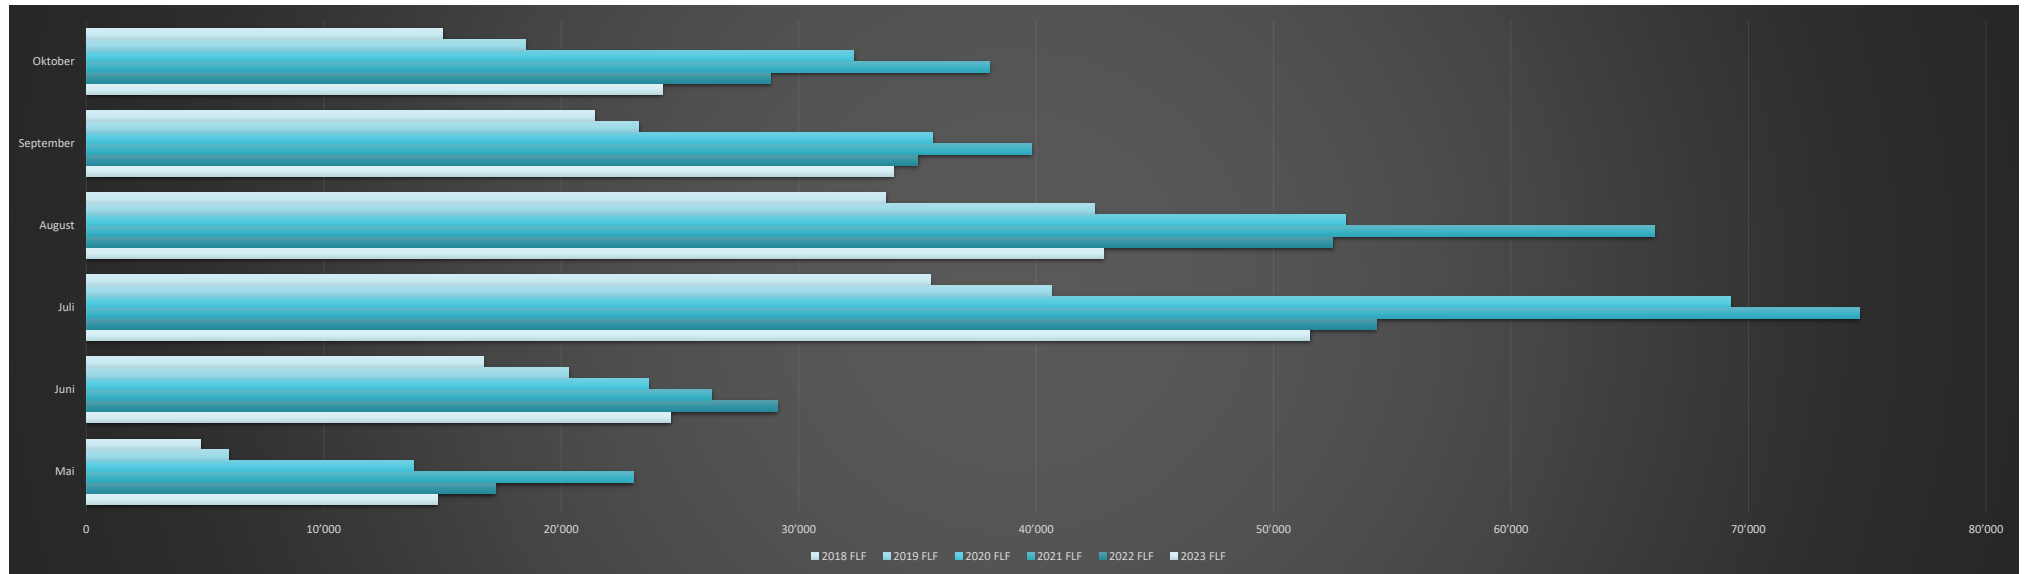

Logiernächte Hotellerie Sommer

	2023			2022			2021			2020			2019			2018		
	Flims	Laax/ Falera	FLF	Flims	Laax/ Falera	FLF	Flims	Laax/ Falera	FLF	Flims	Laax/ Falera	FLF	Flims	Laax/ Falera	FLF	Flims	Laax/ Falera	FLF
Mai	6'863	7'914	14'777	9'158	8'058	17'216	12'722	10'328	23'050	9'497	4'273	13'770	3'844	2'158	6'002	2'896	1'904	4'800
Auslastung	16%	12%	14%	18%	12%	15%	26%	16%	20%	21%	8%	14%	8%	4%	6%	6%	4%	5%
Juni	14'697	9'915	24'612	16'226	12'864	29'090	17'826	8'508	26'334	16'766	6'902	23'668	14'405	5'909	20'314	11'975	4'731	16'706
Auslastung	35%	16%	23%	34%	21%	26%	41%	13%	24%	38%	13%	24%	30%	11%	19%	27%	9%	17%
Juli	24'503	27'027	51'530	26'879	27'467	54'346	30'677	44'001	74'678	37'865	31'366	69'231	21'099	19'542	40'641	18'166	17'377	35'543
Auslastung	56%	41%	47%	54%	43%	48%	63%	66%	65%	83%	57%	69%	43%	36%	38%	39%	27%	34%
August	22'513	20'326	42'839	26'979	25'514	52'493	31'228	34'822	66'050	29'469	23'572	53'041	23'234	19'220	42'454	18'139	15'530	33'669
Auslastung	52%	31%	39%	54%	40%	46%	64%	52%	58%	57%	41%	48%	47%	36%	37%	36%	26%	31%
September	19'634	14'366	34'000	20'575	14'444	35'019	22'726	17'068	39'794	20'531	15'116	35'647	15'004	8'259	23'263	12'955	8'460	21'415
Auslastung	47%	23%	32%	43%	23%	32%	48%	27%	36%	45%	25%	34%	31%	16%	22%	29%	13%	21%
Oktober	8'870	15'391	24'261	12'166	16'631	28'797	14'392	23'644	38'036	17'037	15'286	32'323	11'655	6'843	18'498	9'264	5'754	15'018
Auslastung	20%	24%	22%	24%	26%	25%	30%	36%	33%	38%	25%	30%	24%	13%	17%	20%	10%	15%
Total Logiernächte Sommer	97'080	94'939	192'019	111'983	104'978	216'961	129'571	138'371	267'942	131'165	96'515	227'680	89'241	61'931	151'172	73'395	53'756	127'151
Total Betten	1'402	2'104	3'506	1'604	2'082	3'686	1'564	2'140	3'704	1'490	1'867	3'357						
Total Auslastung	38%	25%	30%	38%	27%	32%	45%	35%	39%	48%	28%	37%	30%	21%	23%	27%	14%	21%