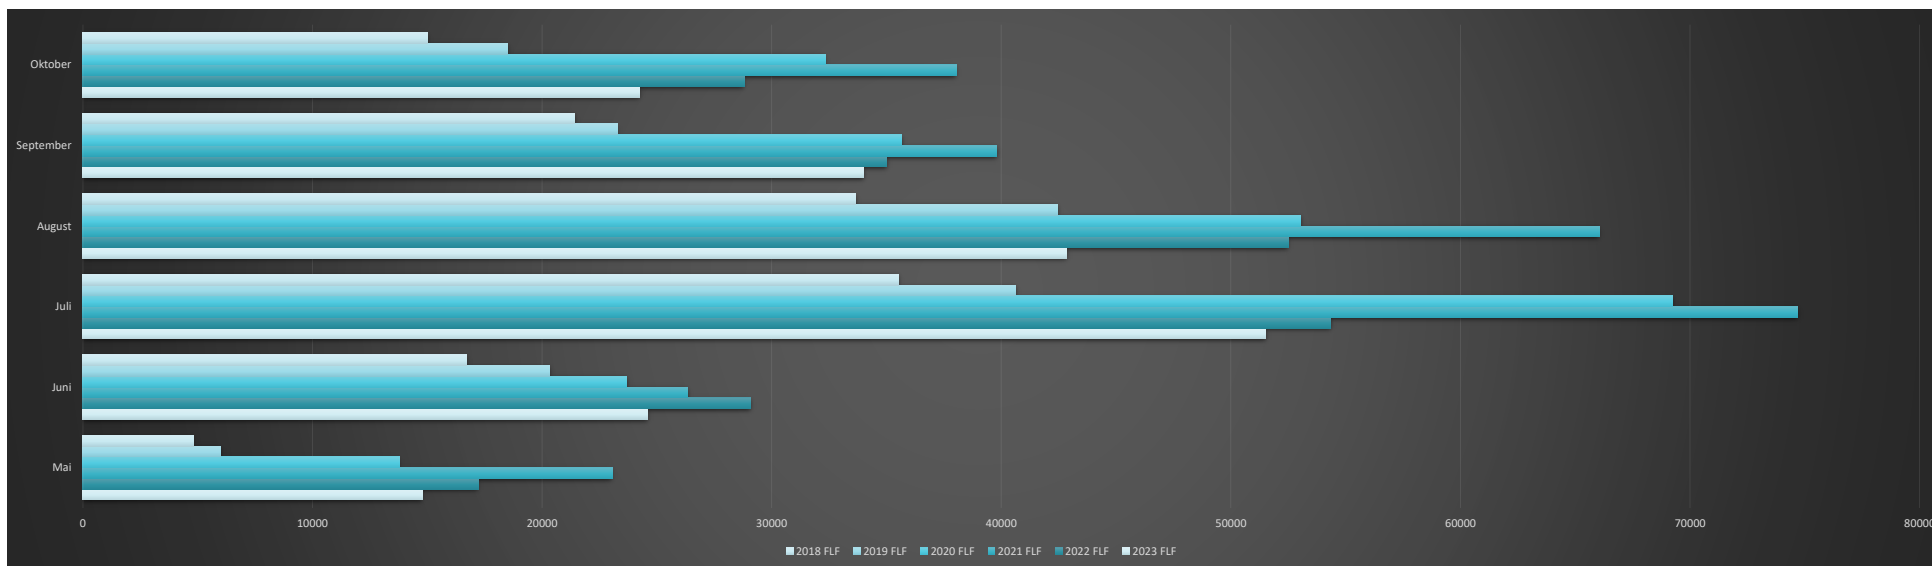

Logiernächte Hotellerie Sommer

	2023			2022			2021			2020			2019			2018		
	Flims	Laax/ Falera	FLF	Flims	Laax/ Falera	FLF	Flims	Laax/ Falera	FLF	Flims	Laax/ Falera	FLF	Flims	Laax/ Falera	FLF	Flims	Laax/ Falera	FLF
Mai	6863	7914	14777	9158	8058	17216	12'722	10'328	23'050	9'497	4'273	13'770	3'844	2'158	6'002	2'896	1'904	4'800
Auslastung	13%	12%	12%	14%	12%	13%	26%	16%	20%	21%	8%	14%	8%	4%	6%	6%	4%	5%
Juni	14697	9915	24612	16226	12864	29090	17'826	8'508	26'334	16'766	6'902	23'668	14'405	5'909	20'314	11'975	4'731	16'706
Auslastung	30%	15%	21%	26%	21%	23%	41%	13%	24%	38%	13%	24%	30%	11%	19%	27%	9%	17%
Juli	24503	27027	51530	26879	27467	54346	30'677	44'001	74'678	37'865	31'366	69'231	21'099	19'542	40'641	18'166	17'377	35'543
Auslastung	48%	39%	43%	42%	43%	42%	63%	66%	65%	83%	57%	69%	43%	36%	38%	39%	27%	34%
August	22513	20326	42839	26979	25514	52493	31'228	34'822	66'050	29'469	23'572	53'041	23'234	19'220	42'454	18'139	15'530	33'669
Auslastung	44%	30%	36%	42%	40%	41%	64%	52%	58%	57%	41%	48%	47%	36%	37%	36%	26%	31%
September	19634	14366	34000	20575	14444	35019	22'726	17'068	39'794	20'531	15'116	35'647	15'004	8'259	23'263	12'955	8'460	21'415
Auslastung	39%	22%	29%	33%	23%	28%	48%	27%	36%	45%	25%	34%	31%	16%	22%	29%	13%	21%
Oktober	8870	15391	24261	12166	16631	28797	14'392	23'644	38'036	17'037	15'286	32'323	11'655	6'843	18'498	9'264	5'754	15'018
Auslastung	17%	20%	20%	19%	26%	27%	30%	36%	33%	38%	25%	30%	24%	13%	17%	20%	10%	15%
Total Logiernächte Sommer	97'080	94'939	192'019	111'983	104'978	216'961	129'571	138'371	267'942	131'165	96'515	227'680	89'241	61'931	151'172	73'395	53'756	127'151
Total Betten	1'660	2'216	3'876	2'082	2'082	4'164	1'564	2'140	3'704	1'490	1'867	3'357						
Total Auslastung	32%	23%	27%	29%	27%	28%	45%	35%	39%	48%	28%	37%	30%	21%	23%	27%	14%	21%