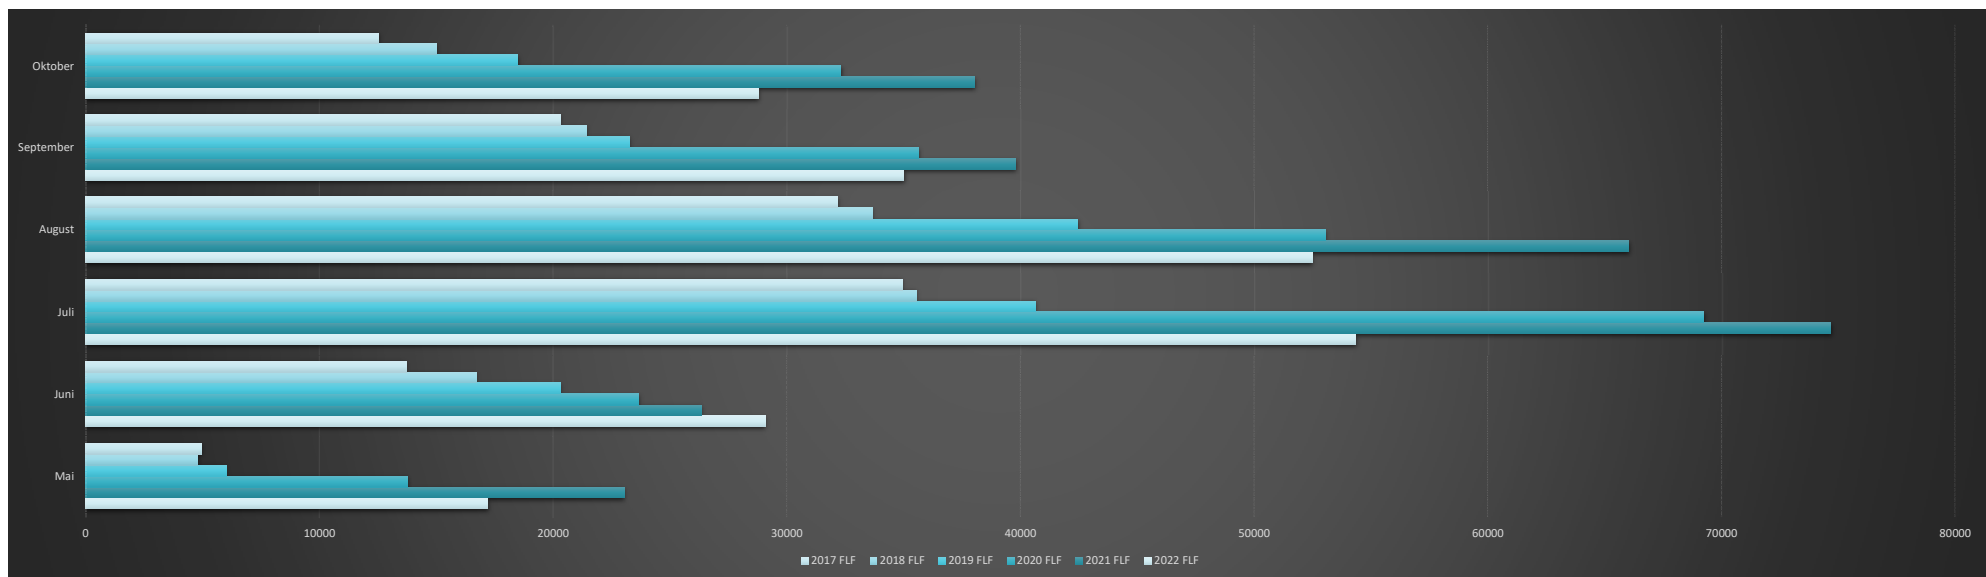

Logiernächte Hotellerie Sommer

| | 2022 | | | 2021 | | | 2020 | | | 2019 | | | 2018 | | | 2017 | | |
|--------------------------------------|-----------------------|----------------|----------------|--------------------|----------------|----------------|----------------|---------------|----------------|---------------|---------------|----------------|---------------|---------------|----------------|---------------|---------------|----------------|
| | Flims | Laax/ Falera | FLF | Flims | Laax/ Falera | FLF | Flims | Laax/ Falera | FLF | Flims | Laax/ Falera | FLF | Flims | Laax/ Falera | FLF | Flims | Laax/ Falera | FLF |
| Mai | 9158 | 8058 | 17216 | 12'722 | 10'328 | 23'050 | 9'497 | 4'273 | 13'770 | 3'844 | 2'158 | 6'002 | 2'896 | 1'904 | 4'800 | 2'852 | 2'097 | 4'949 |
| Auslastung | 18% | 12% | 15% | 26% | 16% | 20% | 21% | 8% | 14% | 8% | 4% | 6% | 6% | 4% | 5% | 6% | 4% | 5% |
| Juni | 16226 | 12864 | 29090 | 17'826 | 8'508 | 26'334 | 16'766 | 6'902 | 23'668 | 14'405 | 5'909 | 20'314 | 11'975 | 4'731 | 16'706 | 8'919 | 4'803 | 13'722 |
| Auslastung | 34% | 21% | 26% | 41% | 13% | 24% | 38% | 13% | 24% | 30% | 11% | 19% | 27% | 9% | 17% | 20% | 8% | 14% |
| Juli | 26879 | 27467 | 54346 | 30'677 | 44'001 | 74'678 | 37'865 | 31'366 | 69'231 | 21'099 | 19'542 | 40'641 | 18'166 | 17'377 | 35'543 | 17'432 | 17'512 | 34'944 |
| Auslastung | 54% | 43% | 48% | 63% | 66% | 65% | 83% | 57% | 69% | 43% | 36% | 38% | 39% | 27% | 34% | 37% | 27% | 34% |
| August | 26979 | 25514 | 52493 | 31'228 | 34'822 | 66'050 | 29'469 | 23'572 | 53'041 | 23'234 | 19'220 | 42'454 | 18'139 | 15'530 | 33'669 | 16'900 | 15'277 | 32'177 |
| Auslastung | 54% | 40% | 46% | 64% | 52% | 58% | 57% | 41% | 48% | 47% | 36% | 37% | 36% | 26% | 31% | 36% | 26% | 31% |
| September | 20575 | 14444 | 35019 | 22'726 | 17'068 | 39'794 | 20'531 | 15'116 | 35'647 | 15'004 | 8'259 | 23'263 | 12'955 | 8'460 | 21'415 | 11'898 | 8'408 | 20'306 |
| Auslastung | 43% | 23% | 32% | 48% | 27% | 36% | 45% | 25% | 34% | 31% | 16% | 22% | 29% | 13% | 21% | 26% | 14% | 20% |
| Oktober | 12166 | 16631 | 28797 | 14'392 | 23'644 | 38'036 | 17'037 | 15'286 | 32'323 | 11'655 | 6'843 | 18'498 | 9'264 | 5'754 | 15'018 | 6'996 | 5'528 | 12'524 |
| Auslastung | 24% | 26% | 25% | 30% | 36% | 33% | 38% | 25% | 30% | 24% | 13% | 17% | 20% | 10% | 15% | 15% | 11% | 12% |
| Total Logiernächte Sommer | 111'983 | 104'978 | 216'961 | 129'571 | 138'371 | 267'942 | 131'165 | 96'515 | 227'680 | 89'241 | 61'931 | 151'172 | 73'395 | 53'756 | 127'151 | 64'997 | 53'625 | 118'622 |
| Total Betten | 1'604 | 2'082 | 3'686 | 1'564 | 2'140 | 3'704 | 1'490 | 1'867 | 3'357 | | | | | | | | | |
| Total Auslastung | 38% | 27% | 32% | 45% | 35% | 39% | 48% | 28% | 37% | 30% | 21% | 23% | 27% | 14% | 21% | 23% | 14% | 19% |
| | 2022 - Oktober | | | 2021 - Juli | | | | | | | | | | | | | | |
| | Flims | Laax/ Falera | FLF | Flims | Laax/ Falera | FLF | | | | | | | | | | | | |
| Total Logiernächte Mai - Juli | 111'983 | 104'978 | 216'961 | 61'225 | 62'837 | 124'062 | | | | | | | | | | | | |
| Total Auslastung | 38% | 27% | 32% | 43% | 32% | 36% | | | | | | | | | | | | |