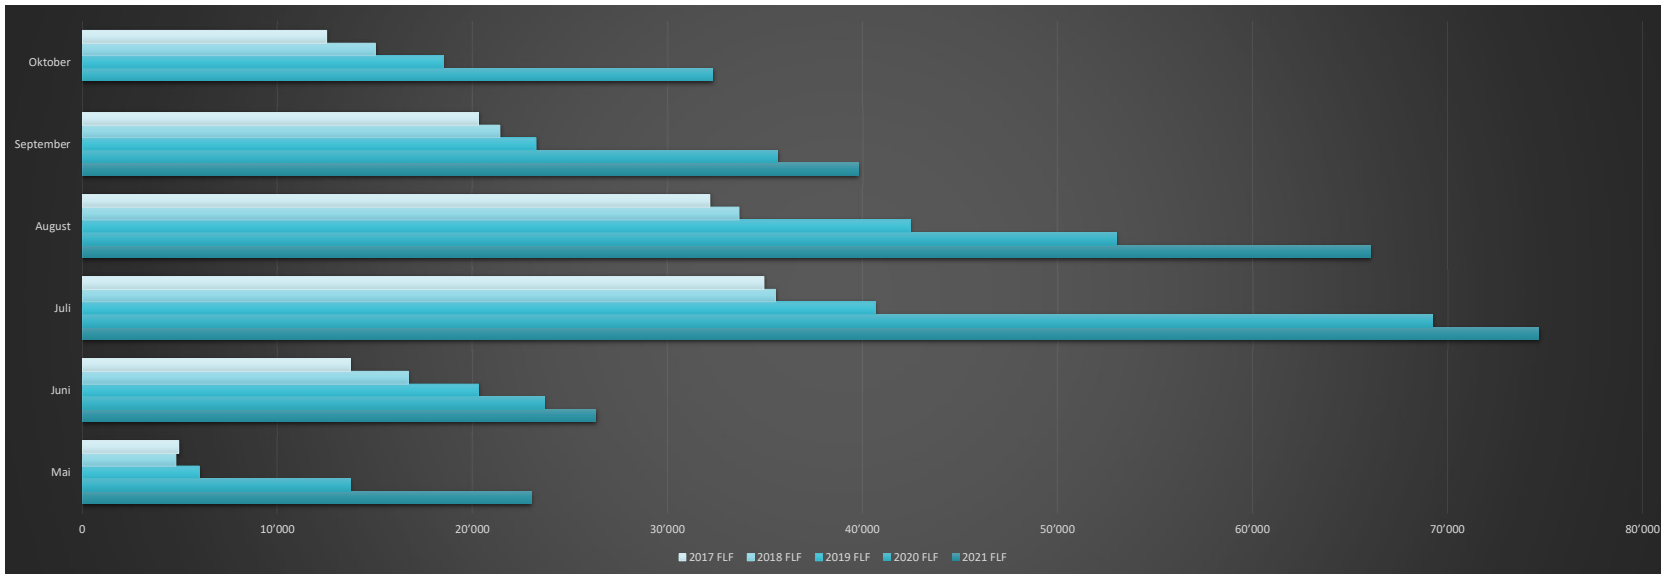

Logiernächte Hotellerie

Sommer

	2021			2020			2019			2018			2017		
	Flims	Laax/ Falera	FLF	Flims	Laax/ Falera	FLF	Flims	Laax/ Falera	FLF	Flims	Laax/ Falera	FLF	Flims	Laax/ Falera	FLF
Mai	12'722	10'328	23'050	9'497	4'273	13'770	3'844	2'158	6'002	2'896	1'904	4'800	2'852	2'097	4'949
Auslastung	28%	16%	20%	21%	8%	14%	8%	4%	6%	6%	4%	5%	6%	4%	5%
Juni	17'826	8'508	26'334	16'766	6'902	23'668	14'405	5'909	20'314	11'975	4'731	16'706	8'919	4'803	13'722
Auslastung	41%	13%	24%	38%	13%	24%	30%	11%	19%	27%	9%	17%	20%	8%	14%
Juli	30'677	44'001	74'678	37'865	31'366	69'231	21'099	19'542	40'641	18'166	17'377	35'543	17'432	17'512	34'944
Auslastung	66%	66%	66%	83%	57%	69%	43%	36%	38%	39%	27%	34%	37%	27%	34%
August	31'228	34'822	66'050	29'469	23'572	53'041	23'234	19'220	42'454	18'139	15'530	33'669	16'900	15'277	32'177
Auslastung	68%	52%	59%	57%	41%	48%	47%	36%	37%	36%	26%	31%	36%	26%	31%
September	22'726	17'068	39'794	20'531	15'116	35'647	15'004	8'259	23'263	12'955	8'460	21'415	11'898	8'408	20'306
Auslastung	51%	27%	37%	45%	25%	34%	31%	16%	22%	29%	13%	21%	26%	14%	20%
Oktober	17'037	15'286	32'323	17'037	15'286	32'323	11'655	6'843	18'498	9'264	5'754	15'018	6'996	5'528	12'524
Auslastung	38%	25%	30%	38%	25%	30%	24%	13%	17%	20%	10%	15%	15%	11%	12%
Total Logiernächte Sommer	115'179	114'727	229'906	131'165	96'515	227'680	89'241	61'931	151'172	73'395	53'756	127'151	64'997	53'625	118'622
Total Betten	1'490	2'141	3'631	1'490	1'867	3'357									
Total Auslastung	51%	35%	41%	48%	28%	37%	30%	21%	23%	27%	14%	21%	23%	14%	19%
	2020														
	Flims	Laax/ Falera	FLF												
Total Logiernächte Mai - Sep	114'128	81'229	195'357												
Total Auslastung	50%	28%	38%